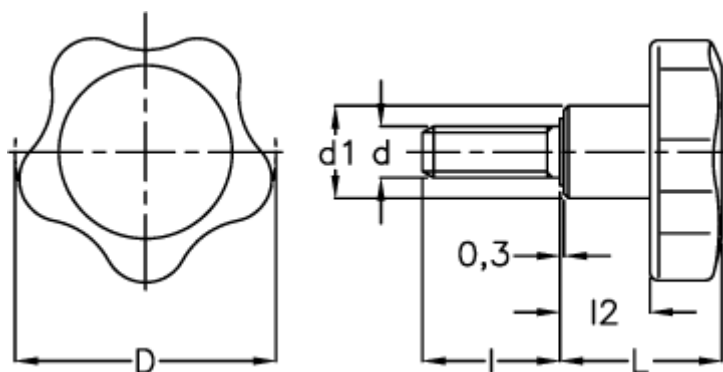

# Data Sheet

Article number: 2302166141

Description: E+G Lobe knobs  
VC.692/25 p-M5x10

## Measures

---

D	= 25
d1	= 12
d 6g	= M5
l	= 10
L	= 20
l2	= 10